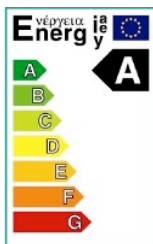

Product specifications High Bay

Type¹	HB-100 W	HB-185 W
Code	ILPHB100	ILPHB185
Nom. Syst power Lumen	100 W + 5 W 9200 (RA 80) – 11324 (RA 65)	185 W + 5 W 14579 (RA 80) – 17669 (RA 65)
Nom. Power factor		0,98
Operating temp²		> -30°C < 40°C
Colour		3000, 4000, 5000K
Dimensions		H 450 mm
Reflector		Default, D 500 mm
LED		Citizen CCL050
Lens		120, 90, 60, 40 degrees
Reflector		Default
Dimmable		Yes
CE, F-mark		Yes
CRI		65 at 5000K – 80 at 3000 and 4000K
Life Time		80000 hrs
Warranty		LED and Driver 5 years

¹ Other power on request

European sales:

ILP-international BV
www.ilp-international.com

Contact: Sales@ilp-international.com
Phone : +31 180 546385