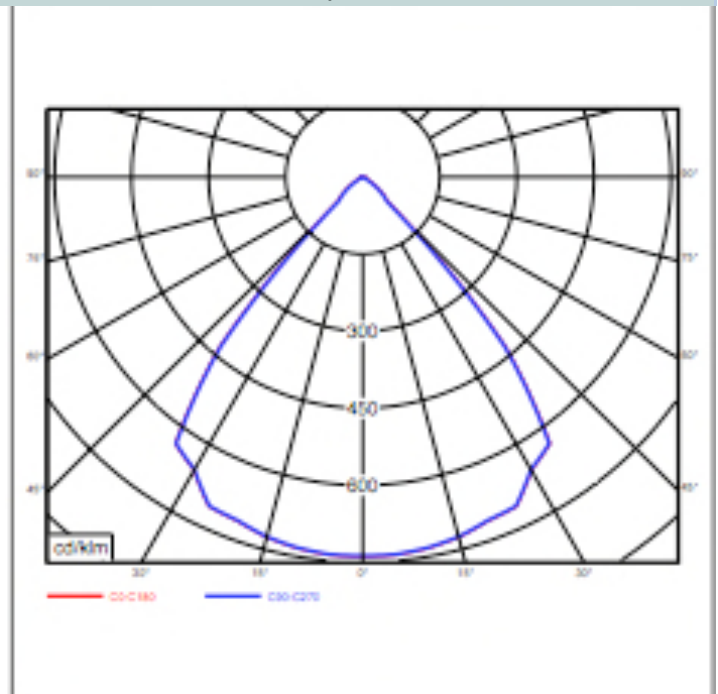

Product specifications High Bay

Type¹	HB-100 W	HB-185 W
Code	ILPHB100	ILPHB185
Nom. Syst power Lumen	100 W + 5 W 9200 (RA 80) – 11324 (RA 65)	185 W + 5 W 14579 (RA 80) – 17669 (RA 65)
Nom. Power factor		0,98
Operating temp²		> -30°C < 40°C
Colour		3000, 4000, 5000K
Dimensions		H 450 mm
Reflector		Default, D 500 mm
LED		Citizen CCL050
Lens		120, 90, 60, 40 degrees
Reflector		Default
Dimmable		Yes
CE, F-mark		Yes
CRI		65 at 5000K – 80 at 3000 and 4000K
Life Time		80000 hrs
Warranty		LED and Driver 5 years

¹ Other power on request

European sales:

ILP-international BV
www.ilp-international.com

Contact: Sales@ilp-international.com
Phone : +31 180 546385